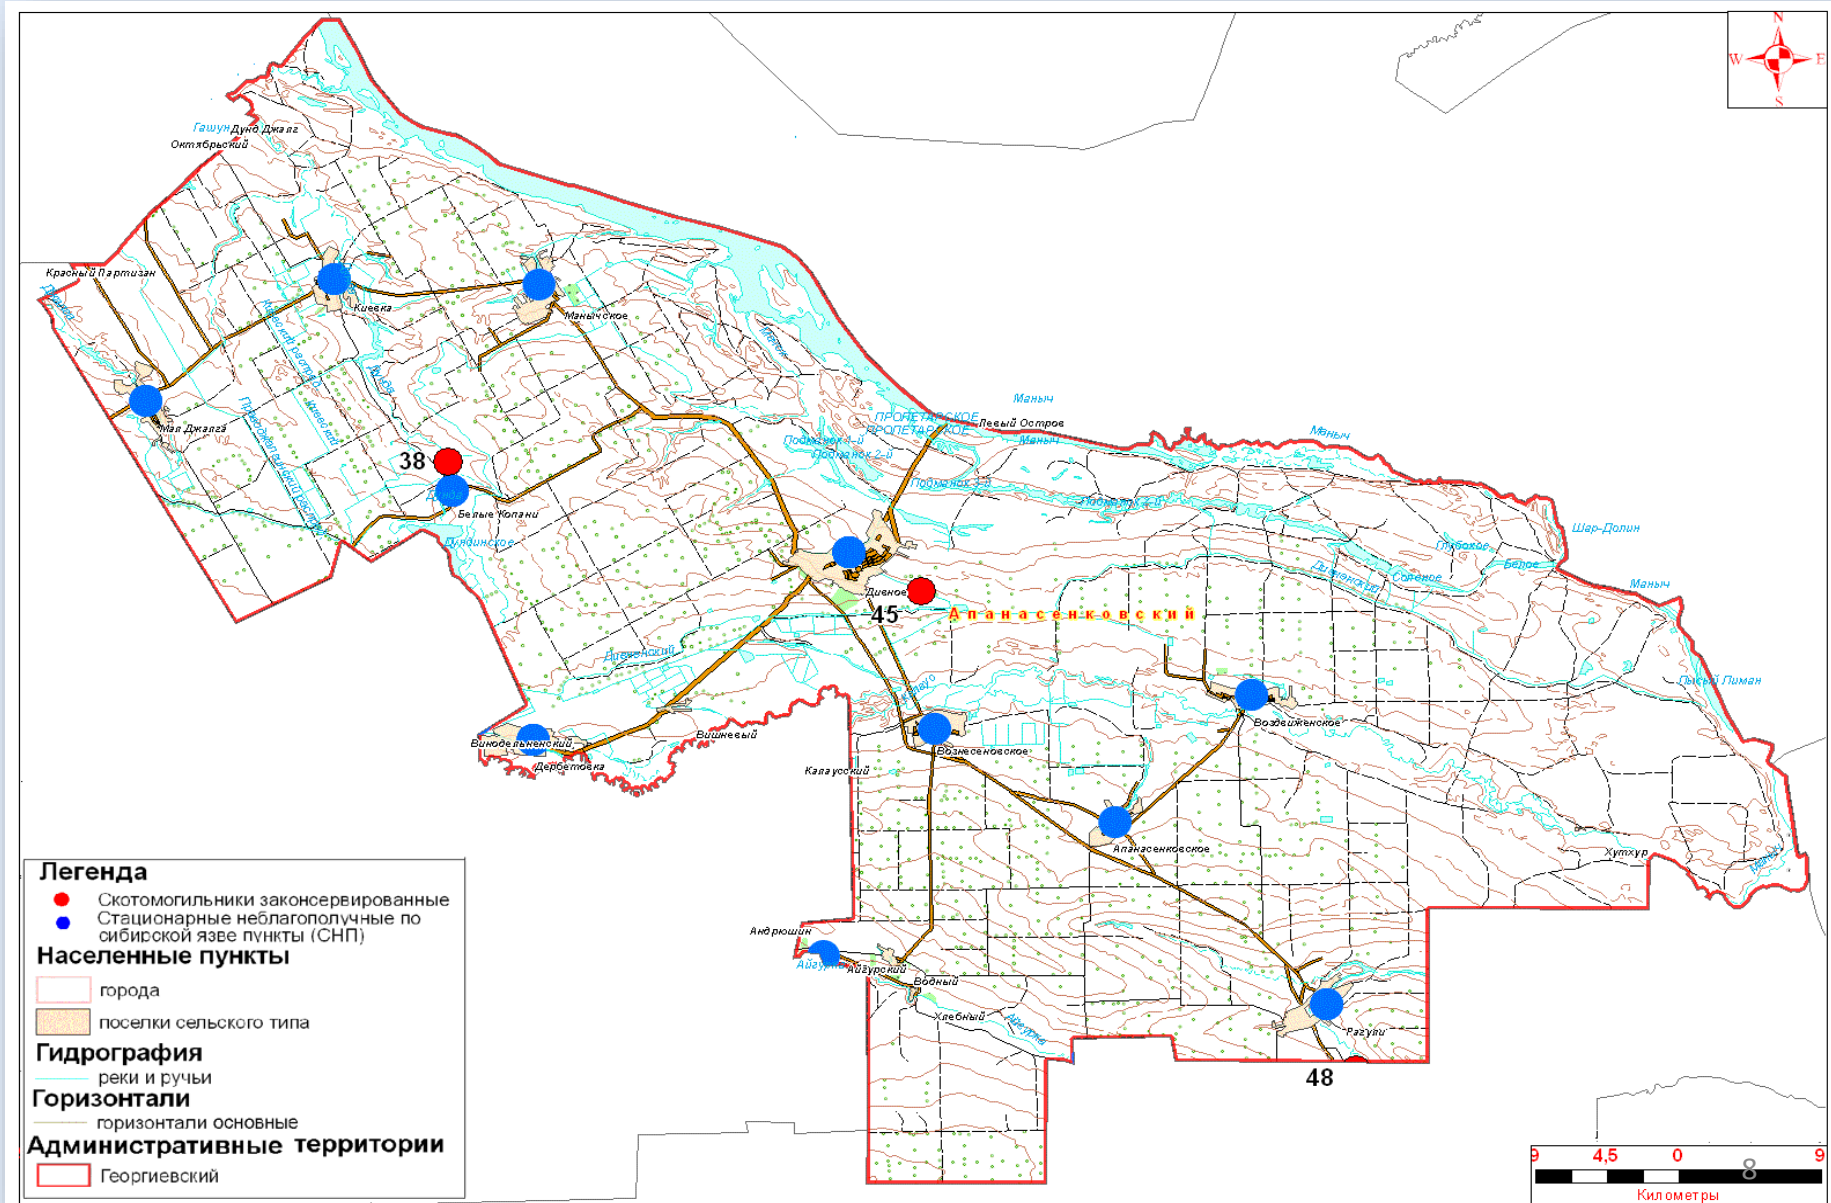

Расположение СНП и скотомогильников на территории Апанасенковского района СК