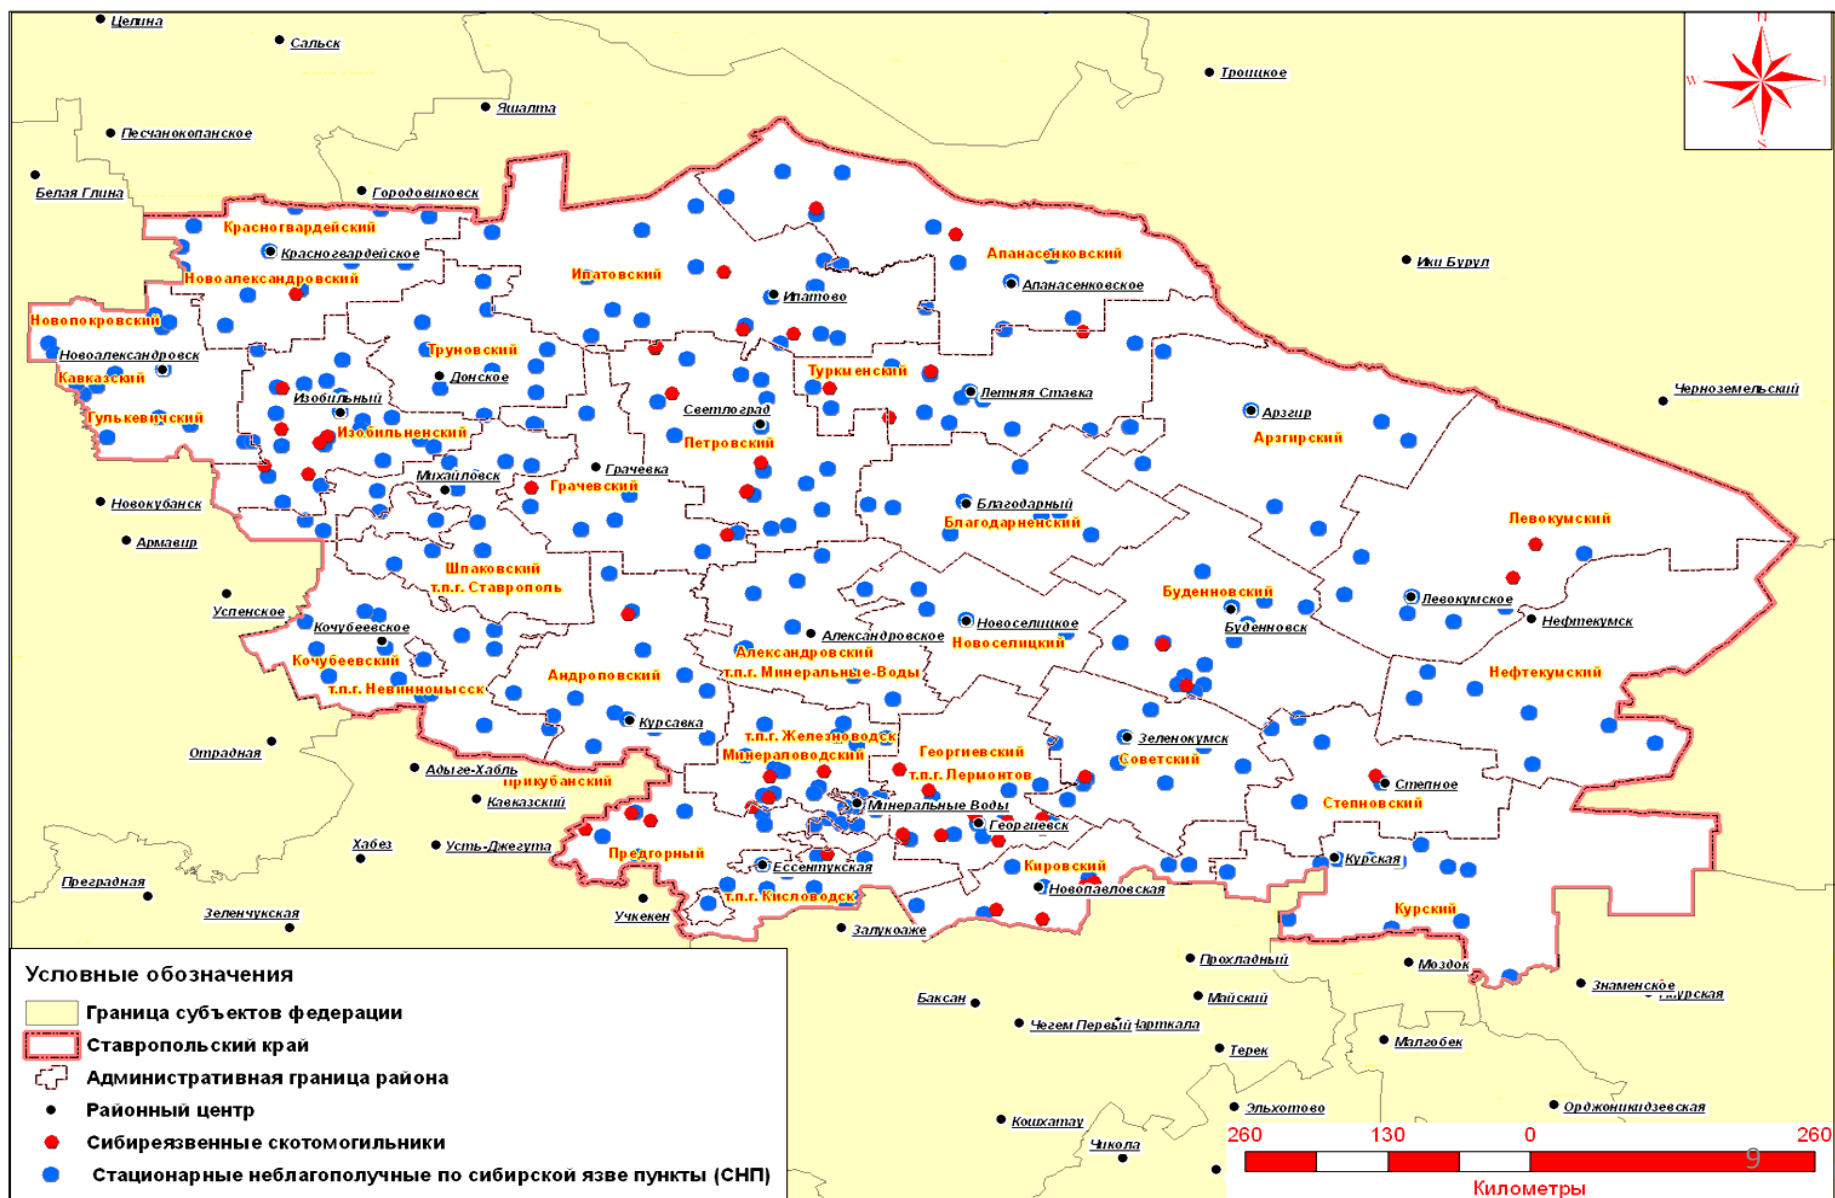

A satellite-style map of a region, likely in the Caucasus, showing numerous colored markers (purple, red, yellow, white) scattered across the terrain. A central blue banner contains the text 'БЛАГОДАРЮ ЗА ВНИМАНИЕ!' (Thank you for attention!). The map features green and brown terrain, blue water bodies, and orange and yellow boundary lines.